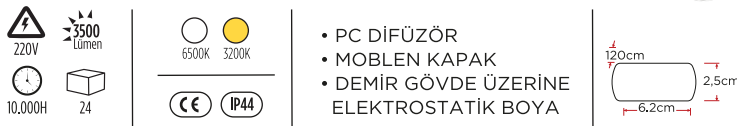

YBA SERİSİ

LED KRİSTAL BANT ARMATÜRLER

YBA 640

YENİ

Led Kristal Bant Armatür

12.50$

40W