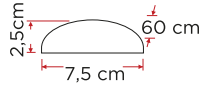

YBA 418

Bant Armatür 60cm

5.50$

18W