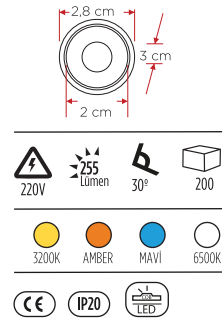

4.80\$

2W

YC 302 **YENİ**
COB Led Spot SİYAH

4.80\$

2W

YC 303 **YENİ**
COB Led Spot CHROME

4.80\$

2W