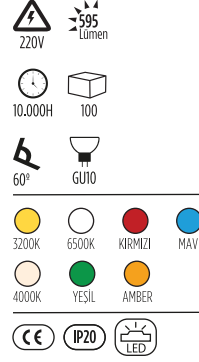

YSA 107
GU10 Led Ampül

2.20$

7W