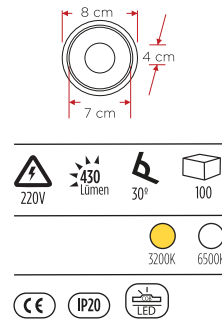

5.80$

1W

5.80$

1W

YC 301 **YENİ**
COB Led Spot BEYAZ

4.80$

2W

YC 302 **YENİ**
COB Led Spot SİYAH

4.80$

2W

YC 303 **YENİ**
COB Led Spot CHROME

4.80$

2W

YC 505
SMD Led Spot Saten Kasa

5.30$

5W

2.85$

5W

2.85$

5W