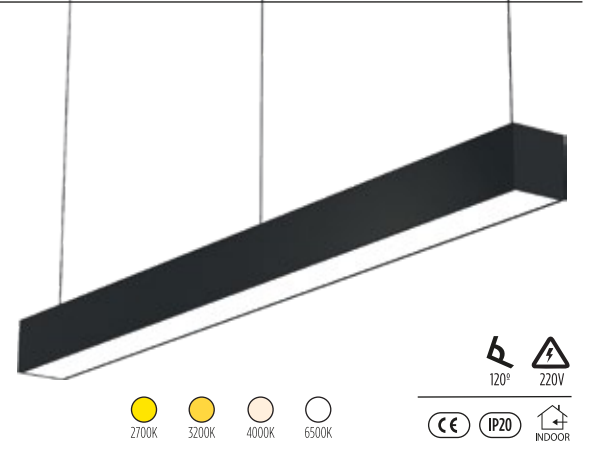

50x70 Linear Armatür (EKO)

Samsung - Osram Led
Tridonic Driver

Ölçüler (MM)

YDS 0105	12W	1300LM	A50 B70 C500	61.00$
YDS 0110	24W	2600LM	A50 B70 C1000	88.00$
YDS 0112	29W	3200LM	A50 B70 C1200	98.00$
YDS 0115	36W	4000LM	A50 B70 C1500	118.00$
YDS 0120	48W	5300LM	A50 B70 C2000	158.00$
YDS 0130	72W	8000LM	A50 B70 C3000	215.00$