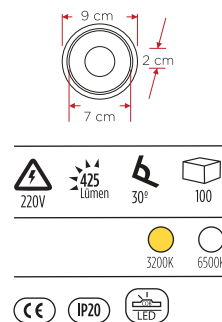

5.80$

1W

5.80$

1W

YC 301 **YENİ**
COB Led Spot BEYAZ

4.80$

2W

YC 302 **YENİ**
COB Led Spot SİYAH

4.80$

2W

YC 303 **YENİ**
COB Led Spot CHROME

4.80$

2W

5.30$

5W

2.85$

5W

YC 405
SMD Led Spot Polikarbon Kasa

2.85$

5W