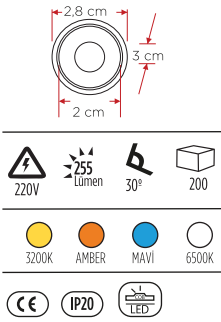

4.80$

2W

YC 302 **YENİ**
COB Led Spot SİYAH