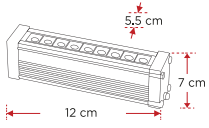

YW 201

Wallwasher Armatür

24.00$

3x1W