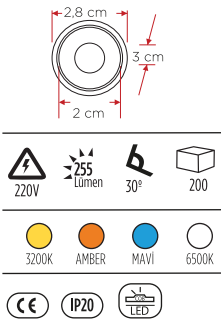

4.80\$

2W

YC 302 **YENİ**
COB Led Spot SİYAH

4.80\$

2W

YC 303 **YENİ**
COB Led Spot CHROME

4.80\$

2W