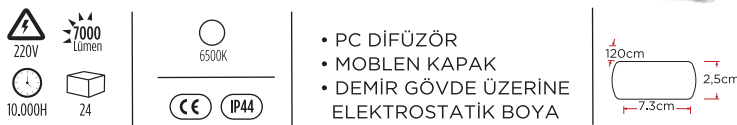

LED KRİSTAL BANT ARMATÜRLER

YBA 640**YENİ**

Led Kristal Bant Armatür

12.50\$**40W****YBA 645****YENİ**

Led Kristal Armatür

14.00\$**40W****YBA 680****YENİ**

Led Kristal Bant Armatür

18.50\$**80W****YBA 685****YENİ**