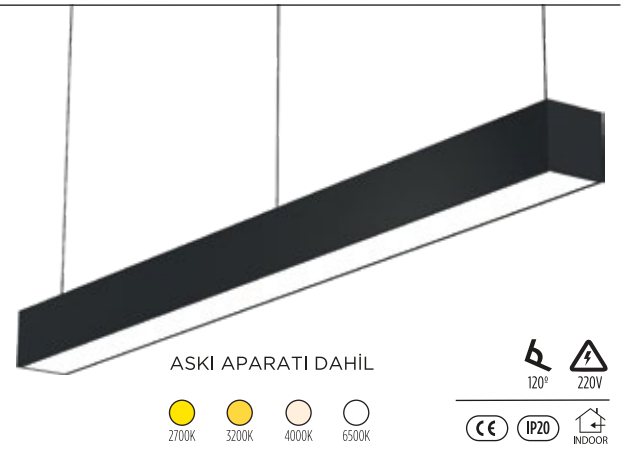

55x75 Linear Armatür

Samsung - Osram Led
Tridonic Driver

Ölçüler (MM)t

YDS 0005	18W	2200LM	A55 B75 C500	71.00$
YDS 0010	36W	4300LM	A55 B75 C1000	105.00$
YDS 0012	45W	5400LM	A55 B75 C1200	117.00$
YDS 0015	55W	6600LM	A55 B75 C1500	140.00$
YDS 0020	72W	8600LM	A55 B75 C2000	190.00$
YDS 0030	108W	13000LM	A55 B75 C3000	265.00$