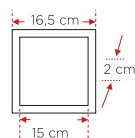

ALP 3212

Kare Led Panel

9.00$

12W