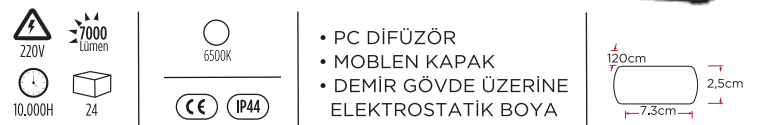

YBA 685

YENİ

Led Kristal Bant Armatür

20.00$

80W