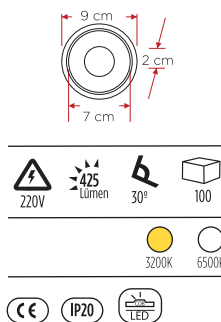

YC 505
SMD Led Spot Saten Kasa

5.30\$

5W

YC 400
SMD Led Spot Polikarbon Kasa

2.85\$

5W

YC 405
SMD Led Spot Polikarbon Kasa

2.85\$