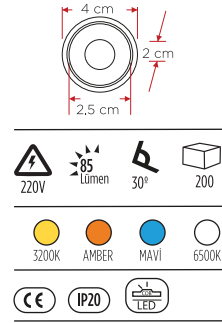

1,5W

YC 201
COB Led Spot

5.80\$

1W

YC 202
COB Led Spot

5.80\$

1W

YC 301 **YENİ**
COB Led Spot BEYAZ