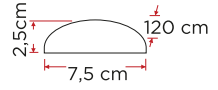

YBA 436

Bant Armatür 120cm

8.00$

36W