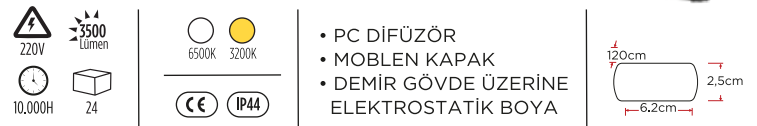

YBA 645

YENİ

Led Kristal Armatür

14.00$

40W