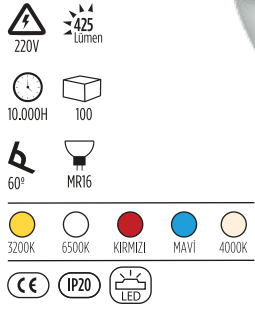

YSA 115
MR16 Led Ampül

2.10$

5W