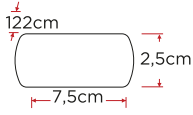

YBA 454

Bant Armatür 120cm

15.50$

54W