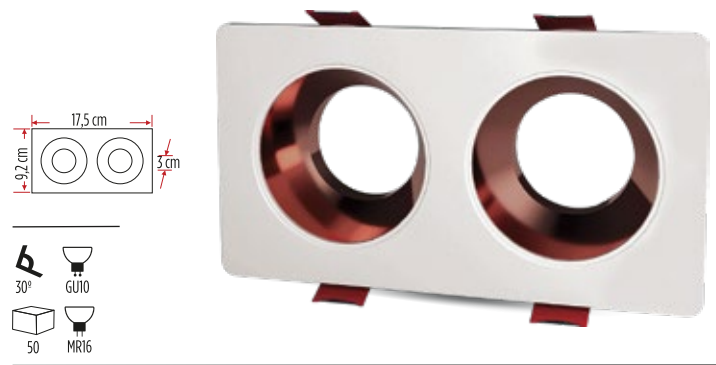

Siyah + UV Chrome

YC 2000

3.00\$

Beyaz + UV Rose Gold

YC 2005

6.70\$

Beyaz + UV Rose Gold

YC 2010