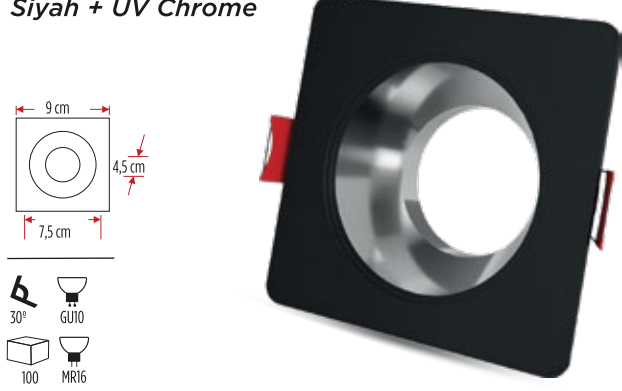

YC 2010

3.00$

Siyah + UV Chrome