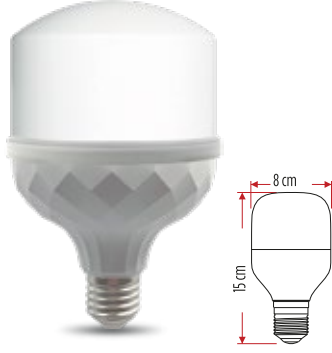

40W

**YSA 2125**

E27 PAR30 Led Ampül

20.00\$

25W

YL 170 **YENİ**
Led Torch Ampül**4.40\$****20W****YL 180** **YENİ**
Led Torch Ampül**6.80\$****30W****YL 185** **YENİ**
Led Torch Ampül**9.30\$****40W****YL 190** **YENİ**
Led Torch Ampül**10.80\$****50W****YL 0015** **YENİ**
Led Torch Ampül
Prizma Kapak**3.20\$****15W****YL 0020** **YENİ**
Led Torch Ampül
Prizma Kapak**4.00\$****20W****YL 0030** **YENİ**
Led Torch Ampül
Prizma Kapak**6.50\$****30W****YL 0040** **YENİ**
Led Torch Ampül Prizma Kapak**8.50\$****40W****YL 0050** **YENİ**
Led Torch Ampül Prizma Kapak**10.00\$****50W**