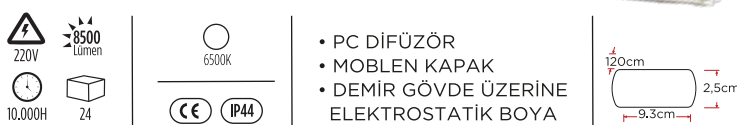

YBA 700

YENİ

Led Kristal Bant Armatür

24.00$

100W