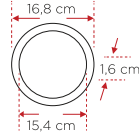

ALP 1112

Yuvarlak Led Panel

11.30$

12W