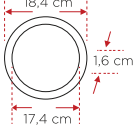

ALP 1115

Yuvarlak Led Panel

13.00$

15W