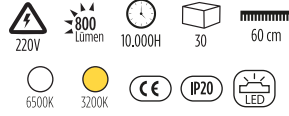

YL 1009

T8 Led Floresan (Cam)
TEK TARAFLI

9W

5.30$