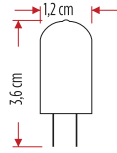

YL 3102

Kapsül Ampül 12 LED'li 2835 SMD

2.60$

2W