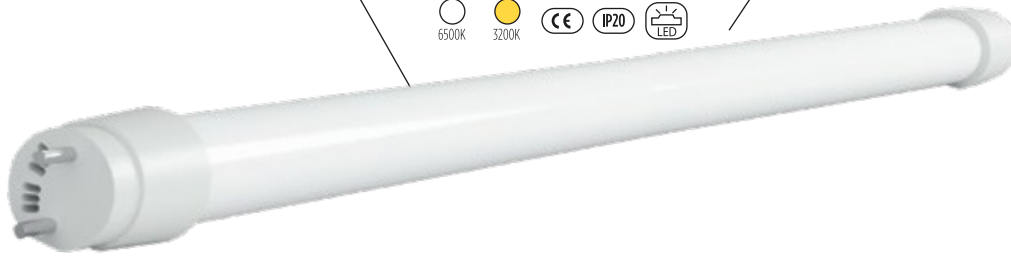

YL 1018

T8 Led Floresan (Cam)
TEK TARAFLI

18W

6.50$

6.50$