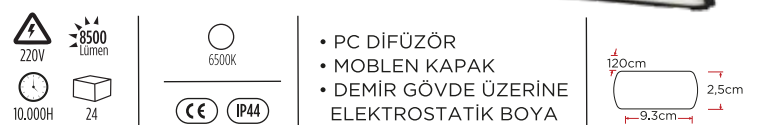

YBA 705

YENİ

Led Kristal Bant Armatür

26.00$

100W